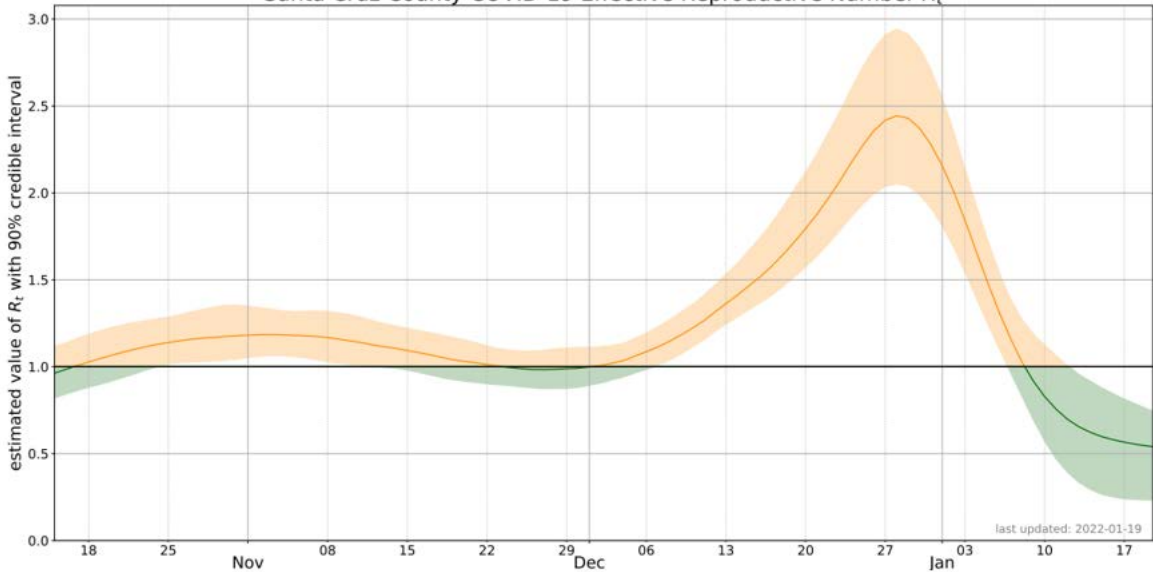

Santa Cruz County COVID-19 Effective Reproductive Number R_t

last updated: 2022-01-19

Please note we are observing delays in data reporting, so this information is preliminary and pending further analysis