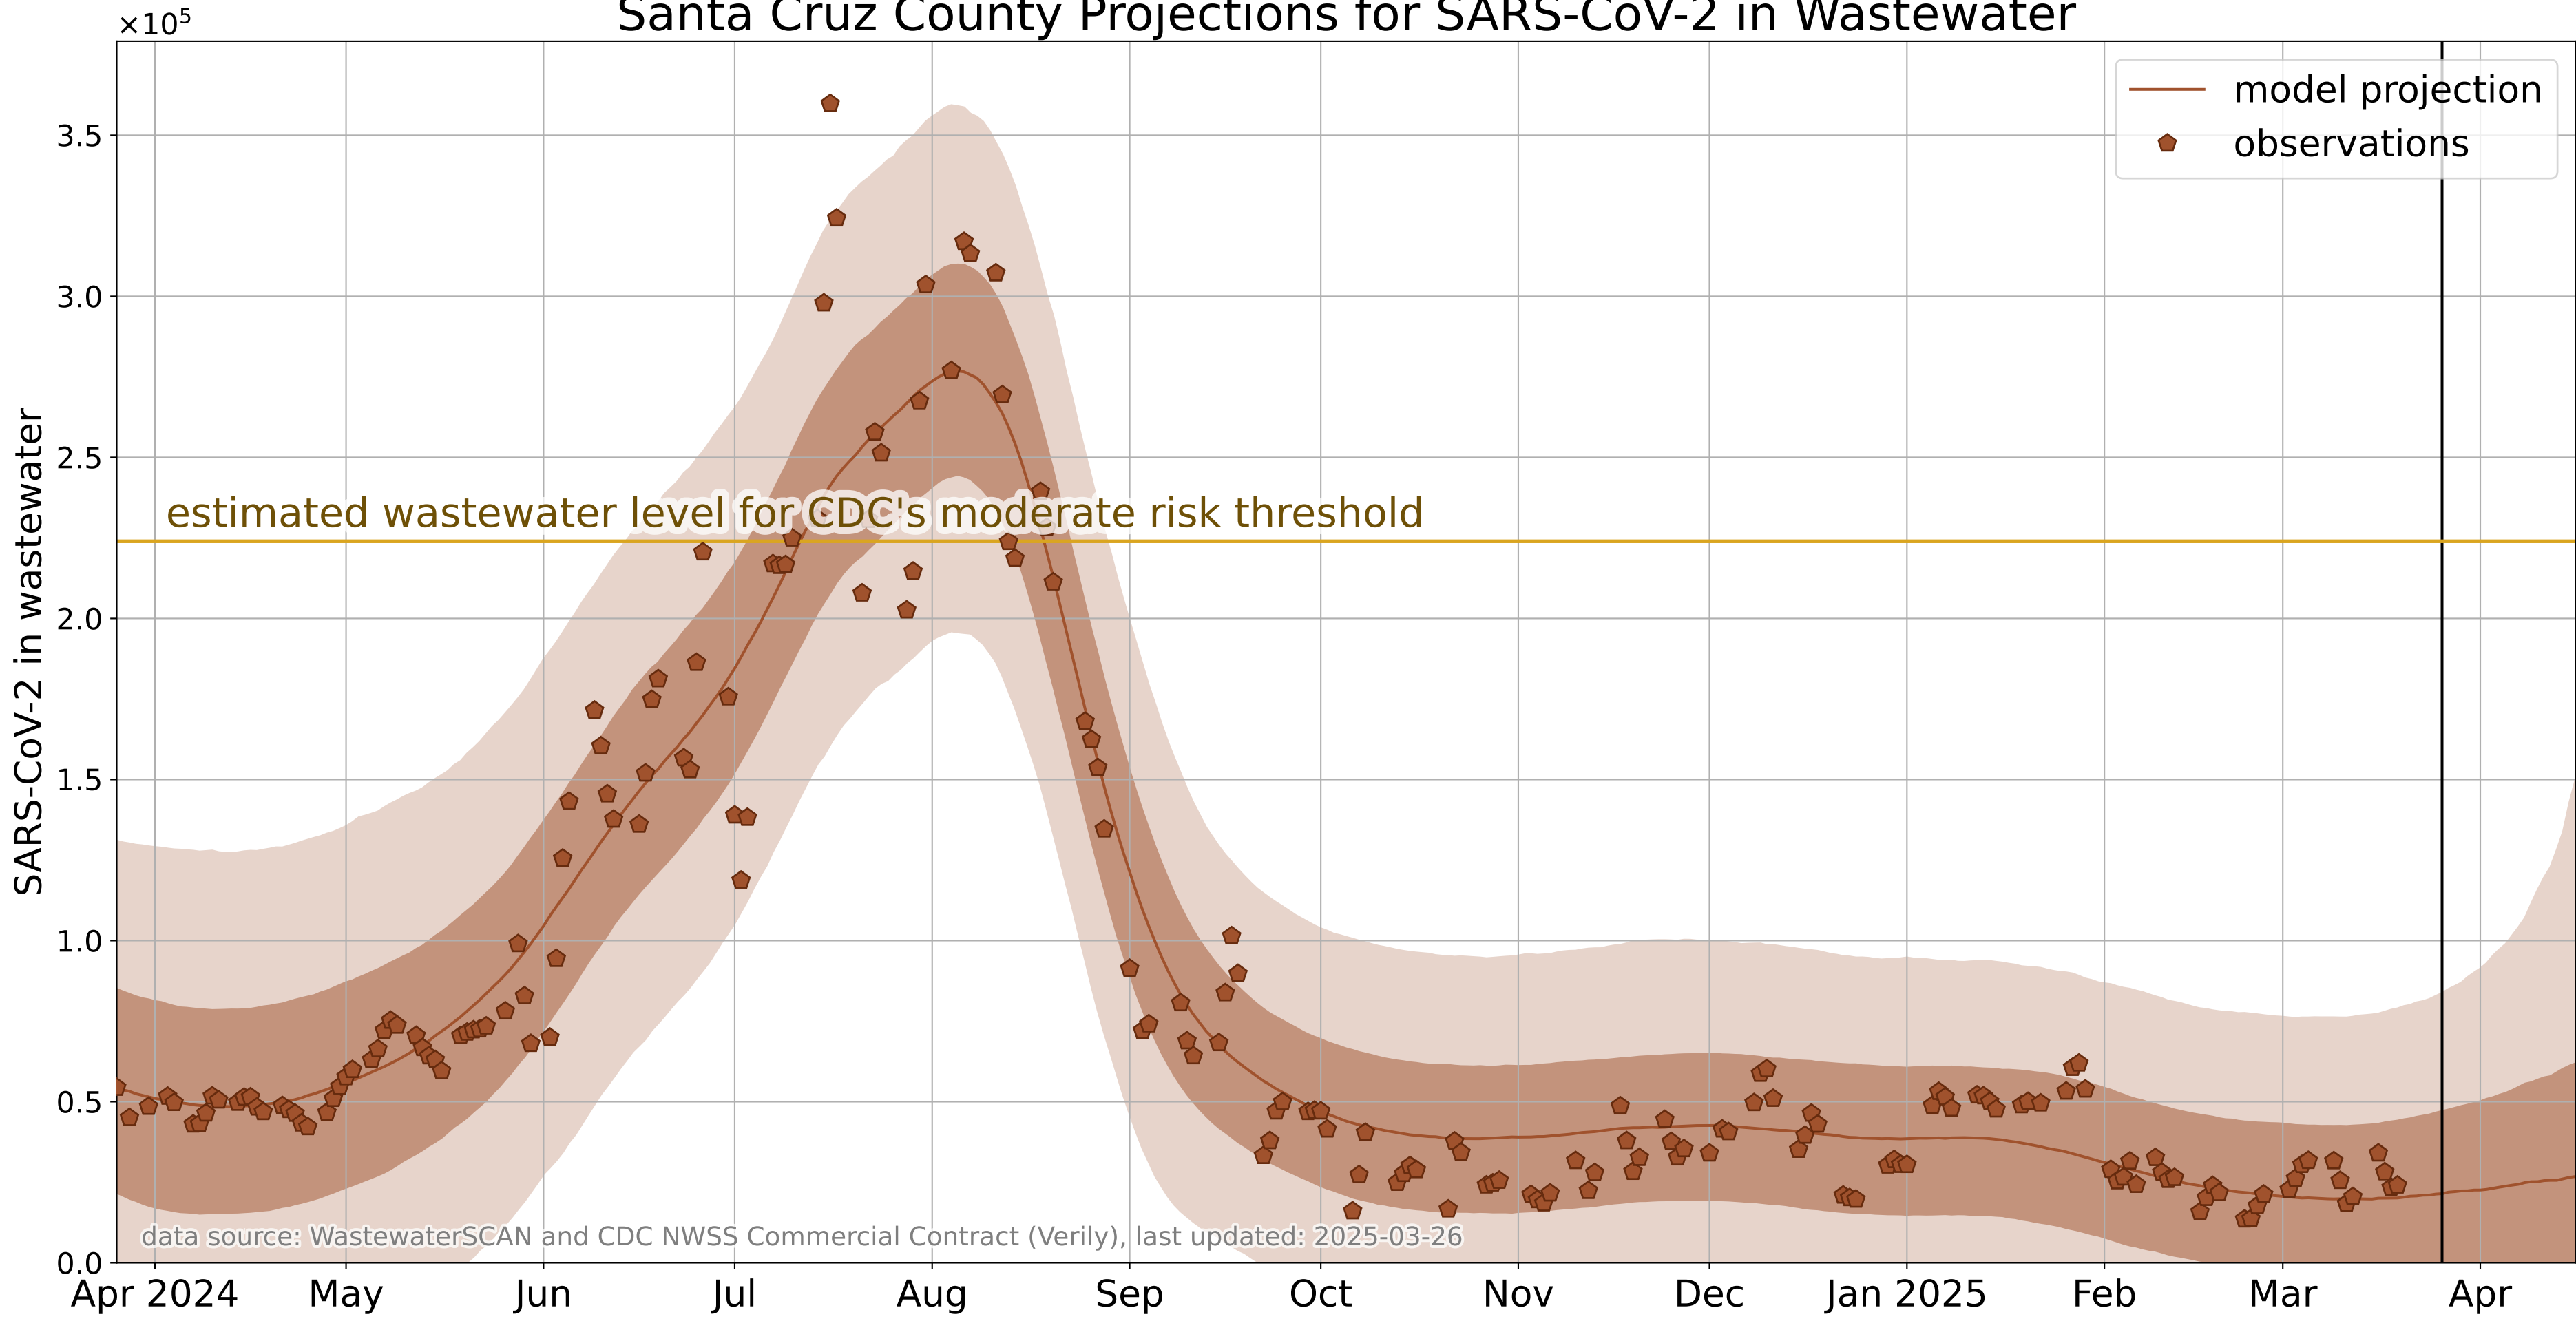

Santa Cruz County Projections for SARS-CoV-2 in Wastewater

data source: WastewaterSCAN and CDC NWSS Commercial Contract (Verily), last updated: 2025-03-26