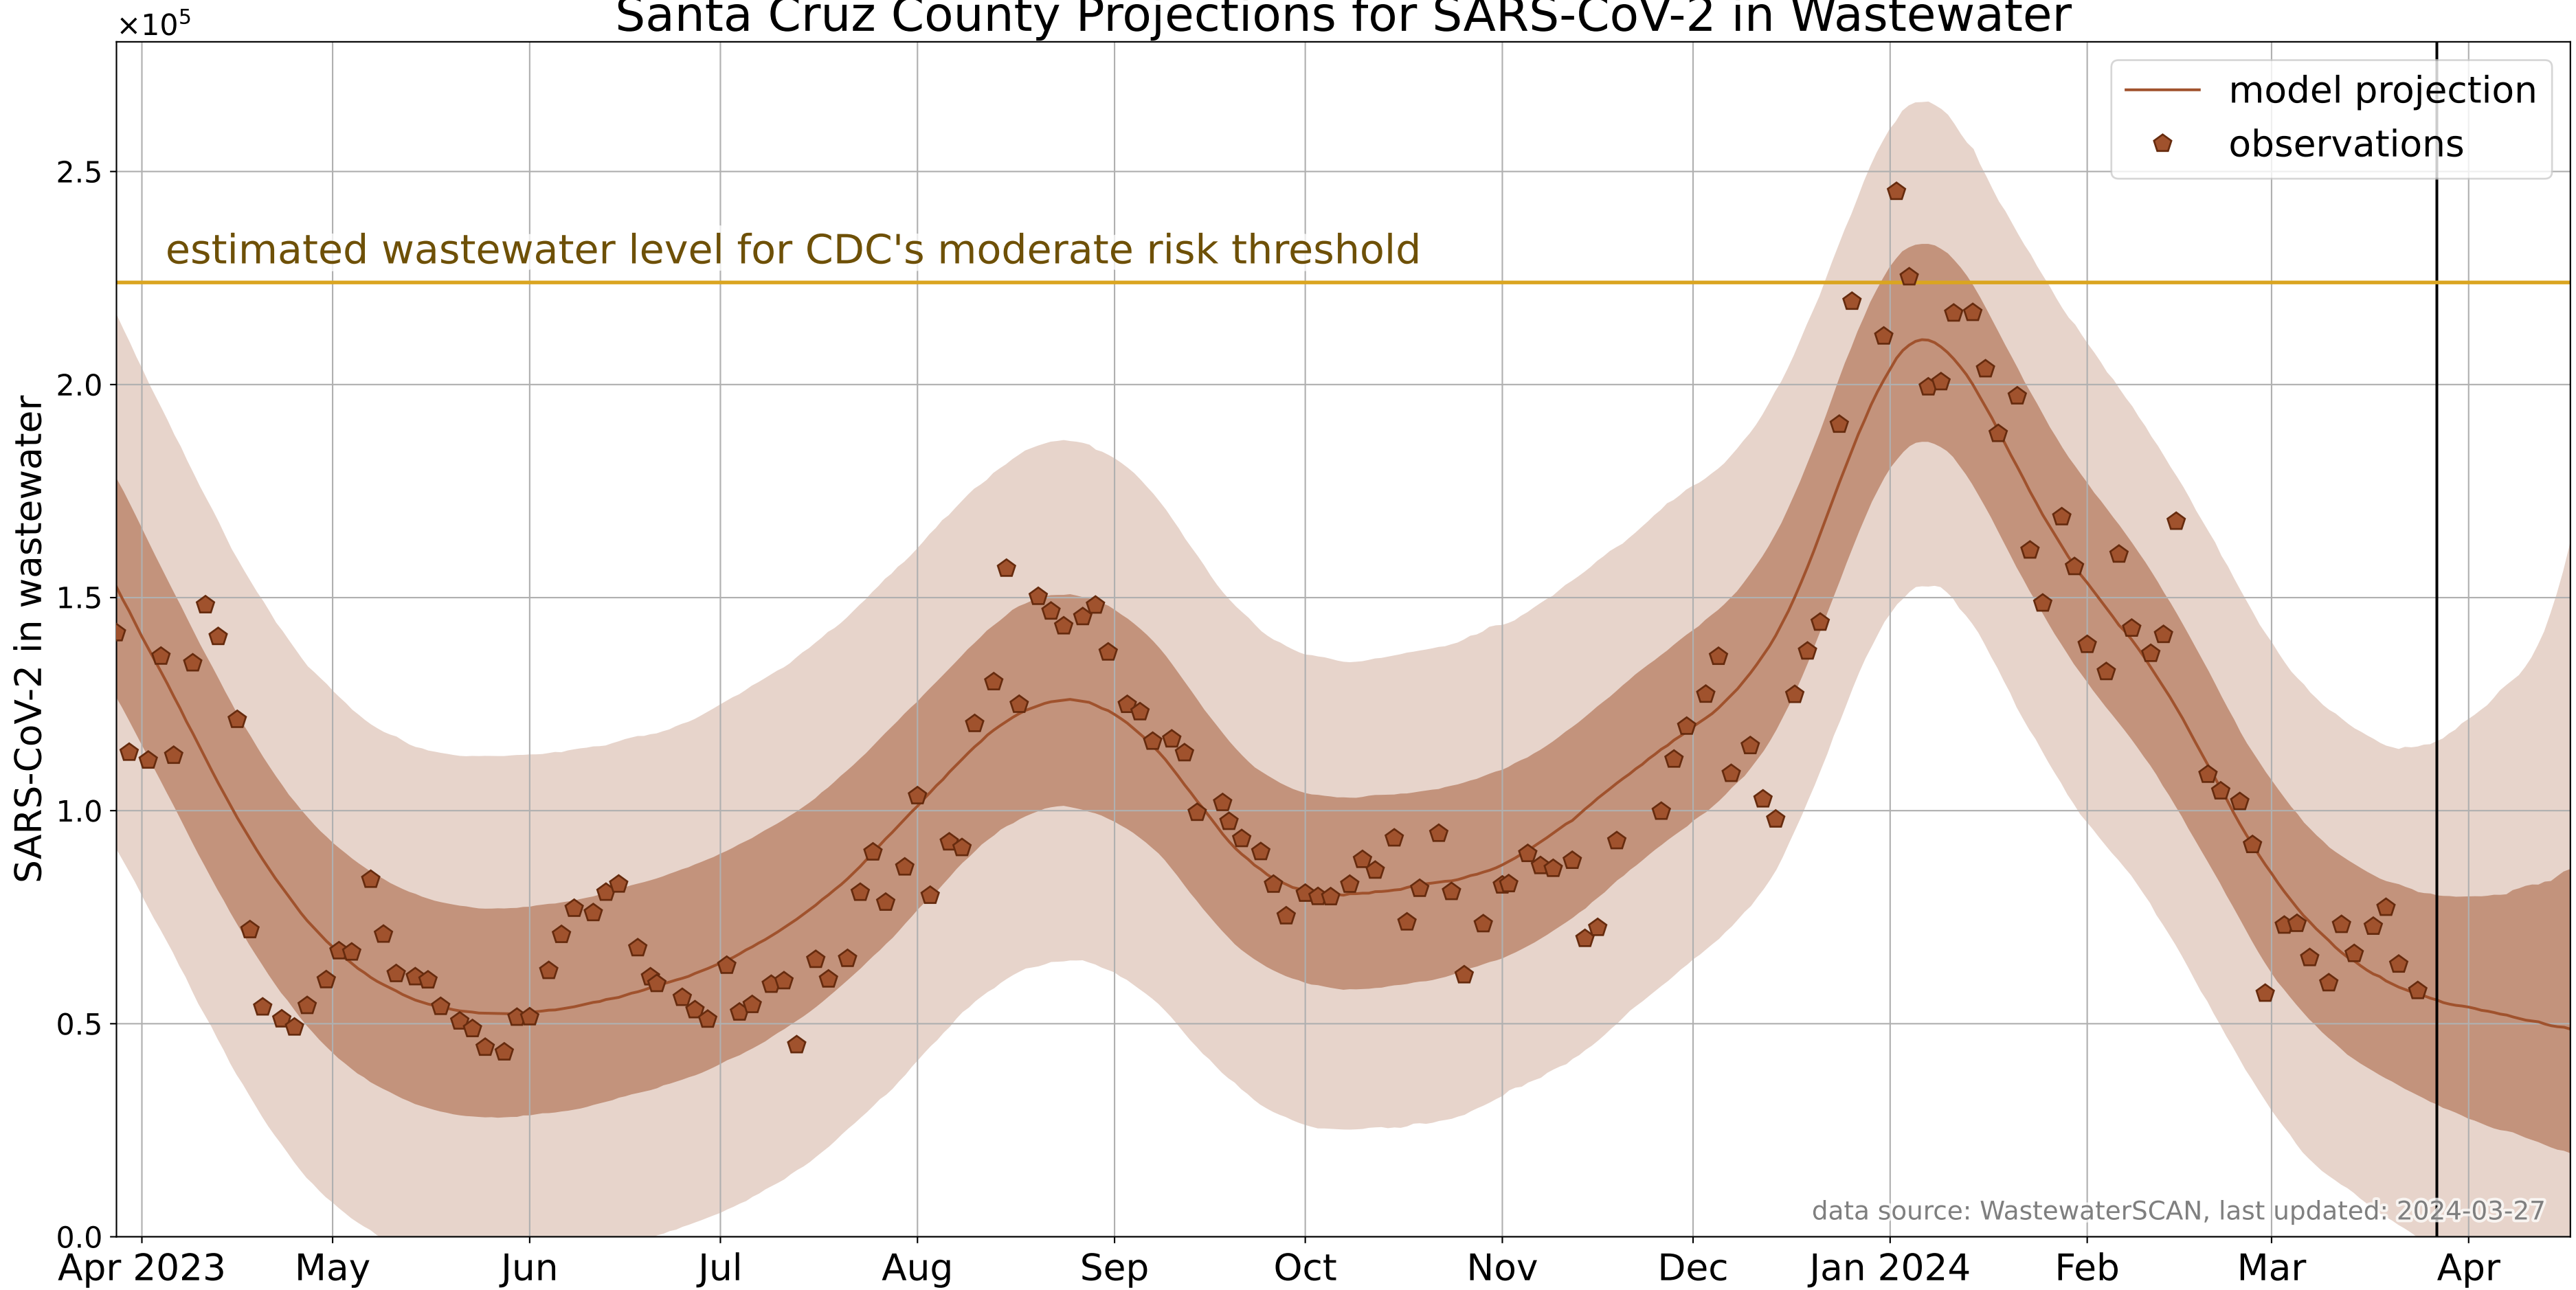

Santa Cruz County Projections for SARS-CoV-2 in Wastewater

data source: WastewaterSCAN, last updated: 2024-03-27