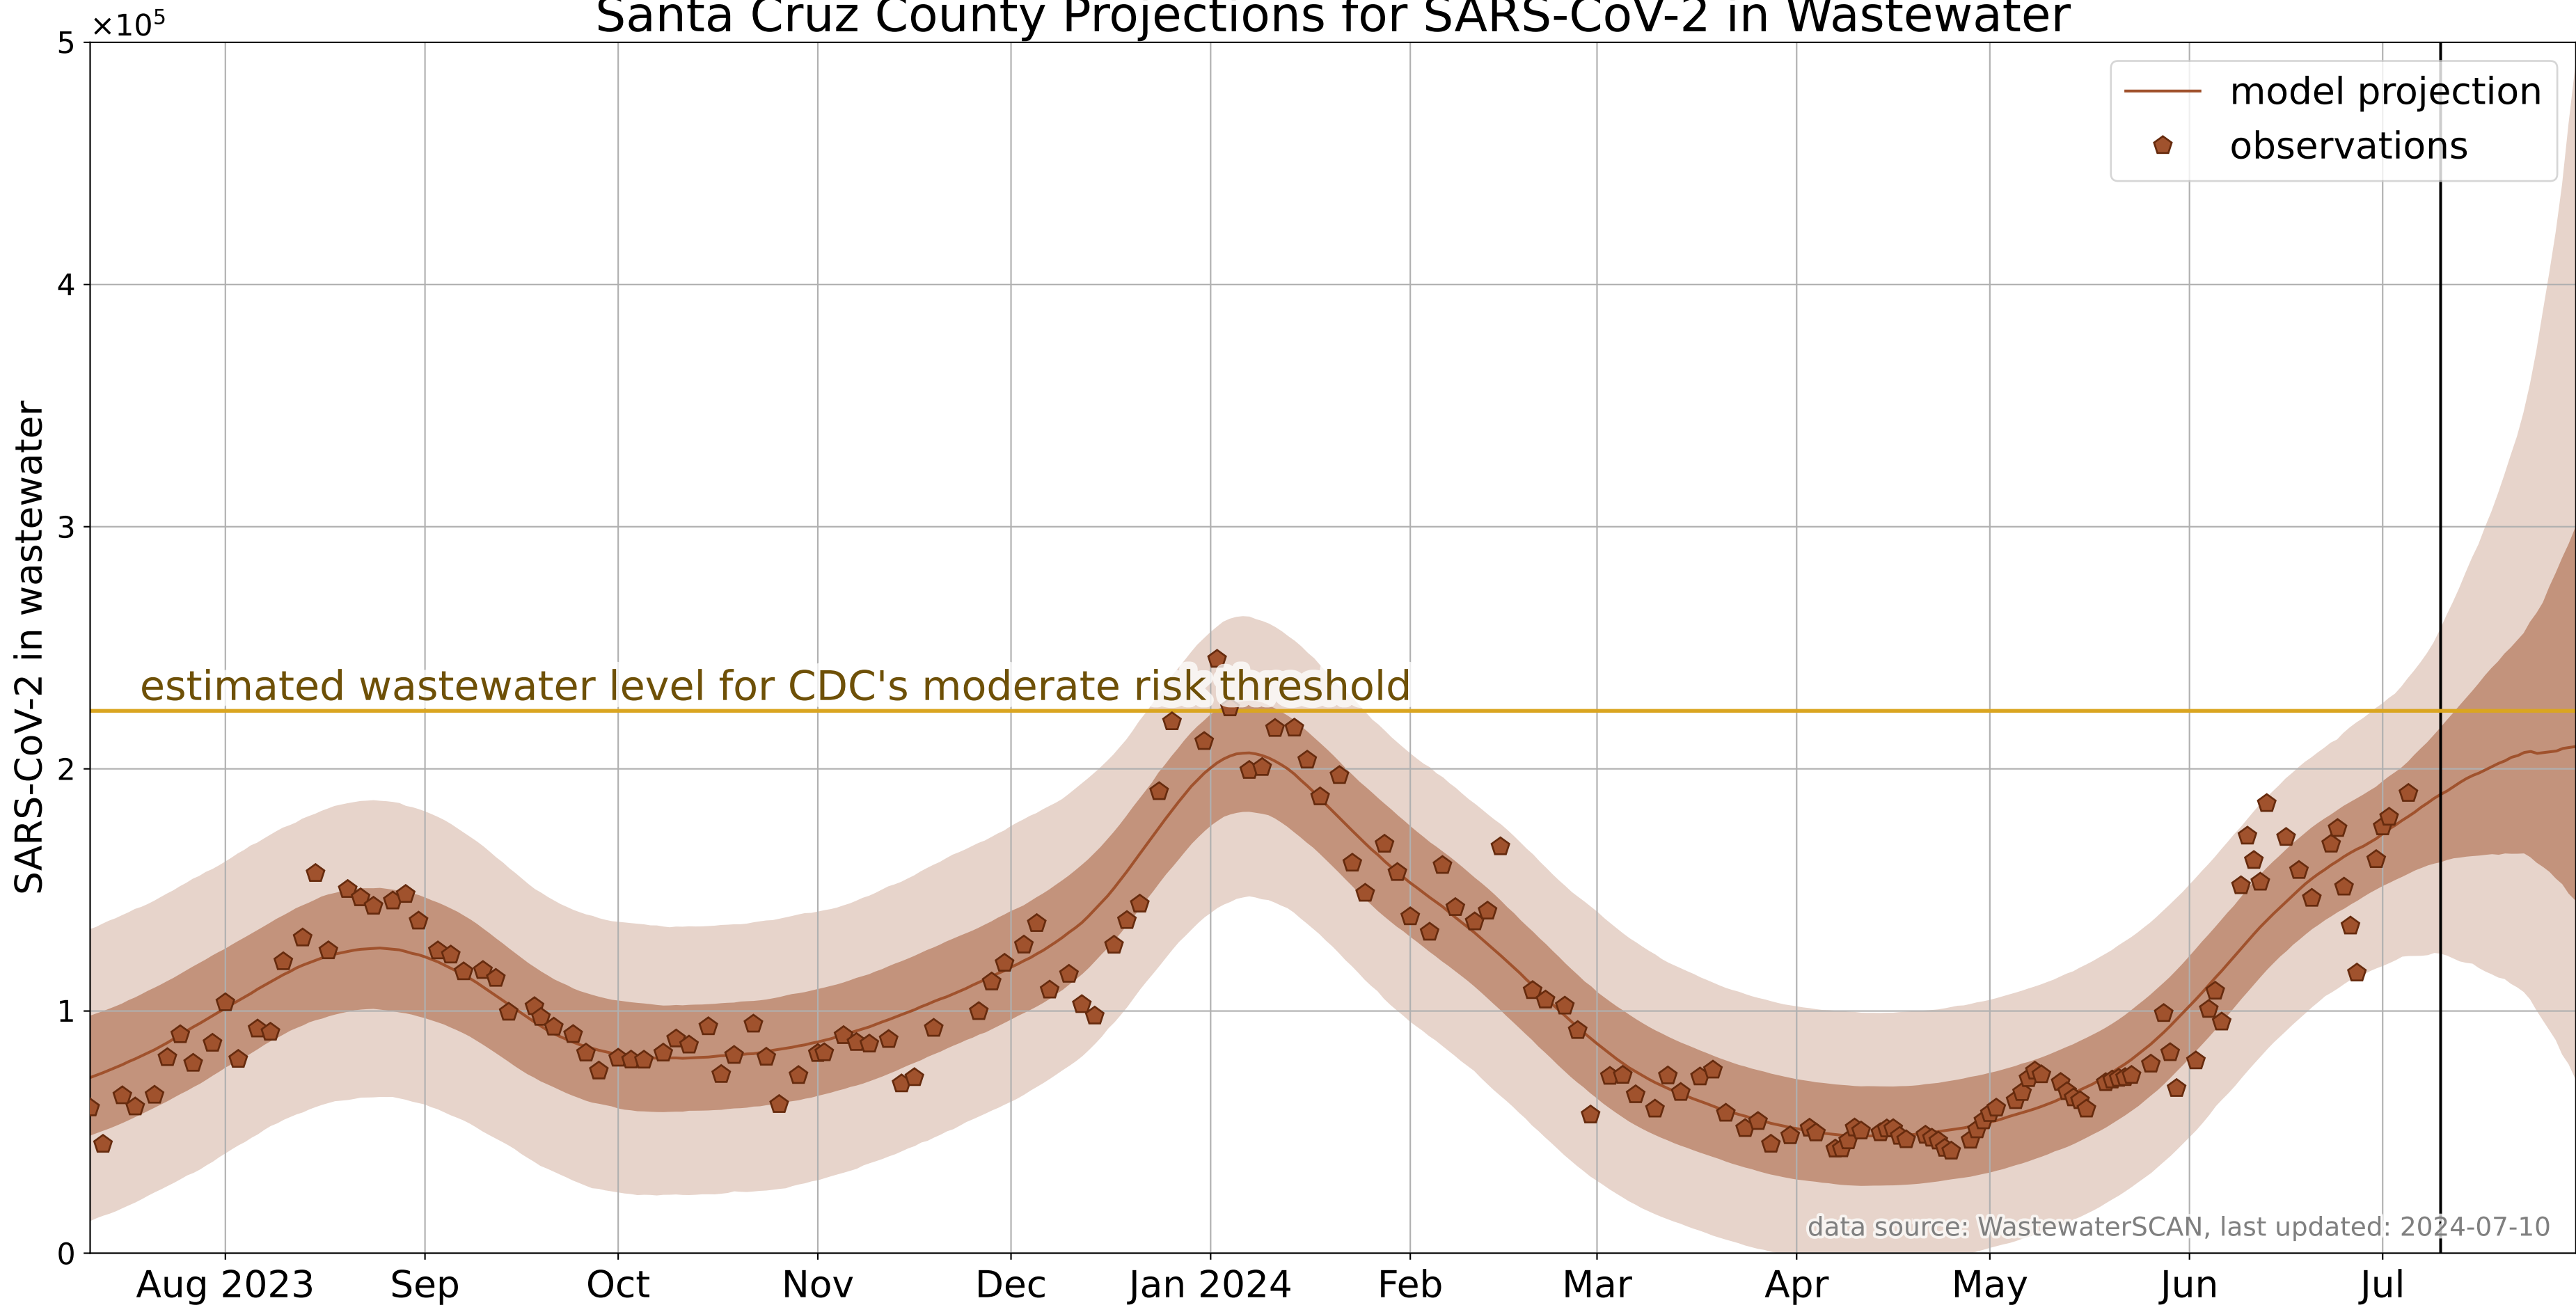

Santa Cruz County Projections for SARS-CoV-2 in Wastewater

— model projection
◆ observations

estimated wastewater level for CDC's moderate risk threshold

data source: WastewaterSCAN, last updated: 2024-07-10