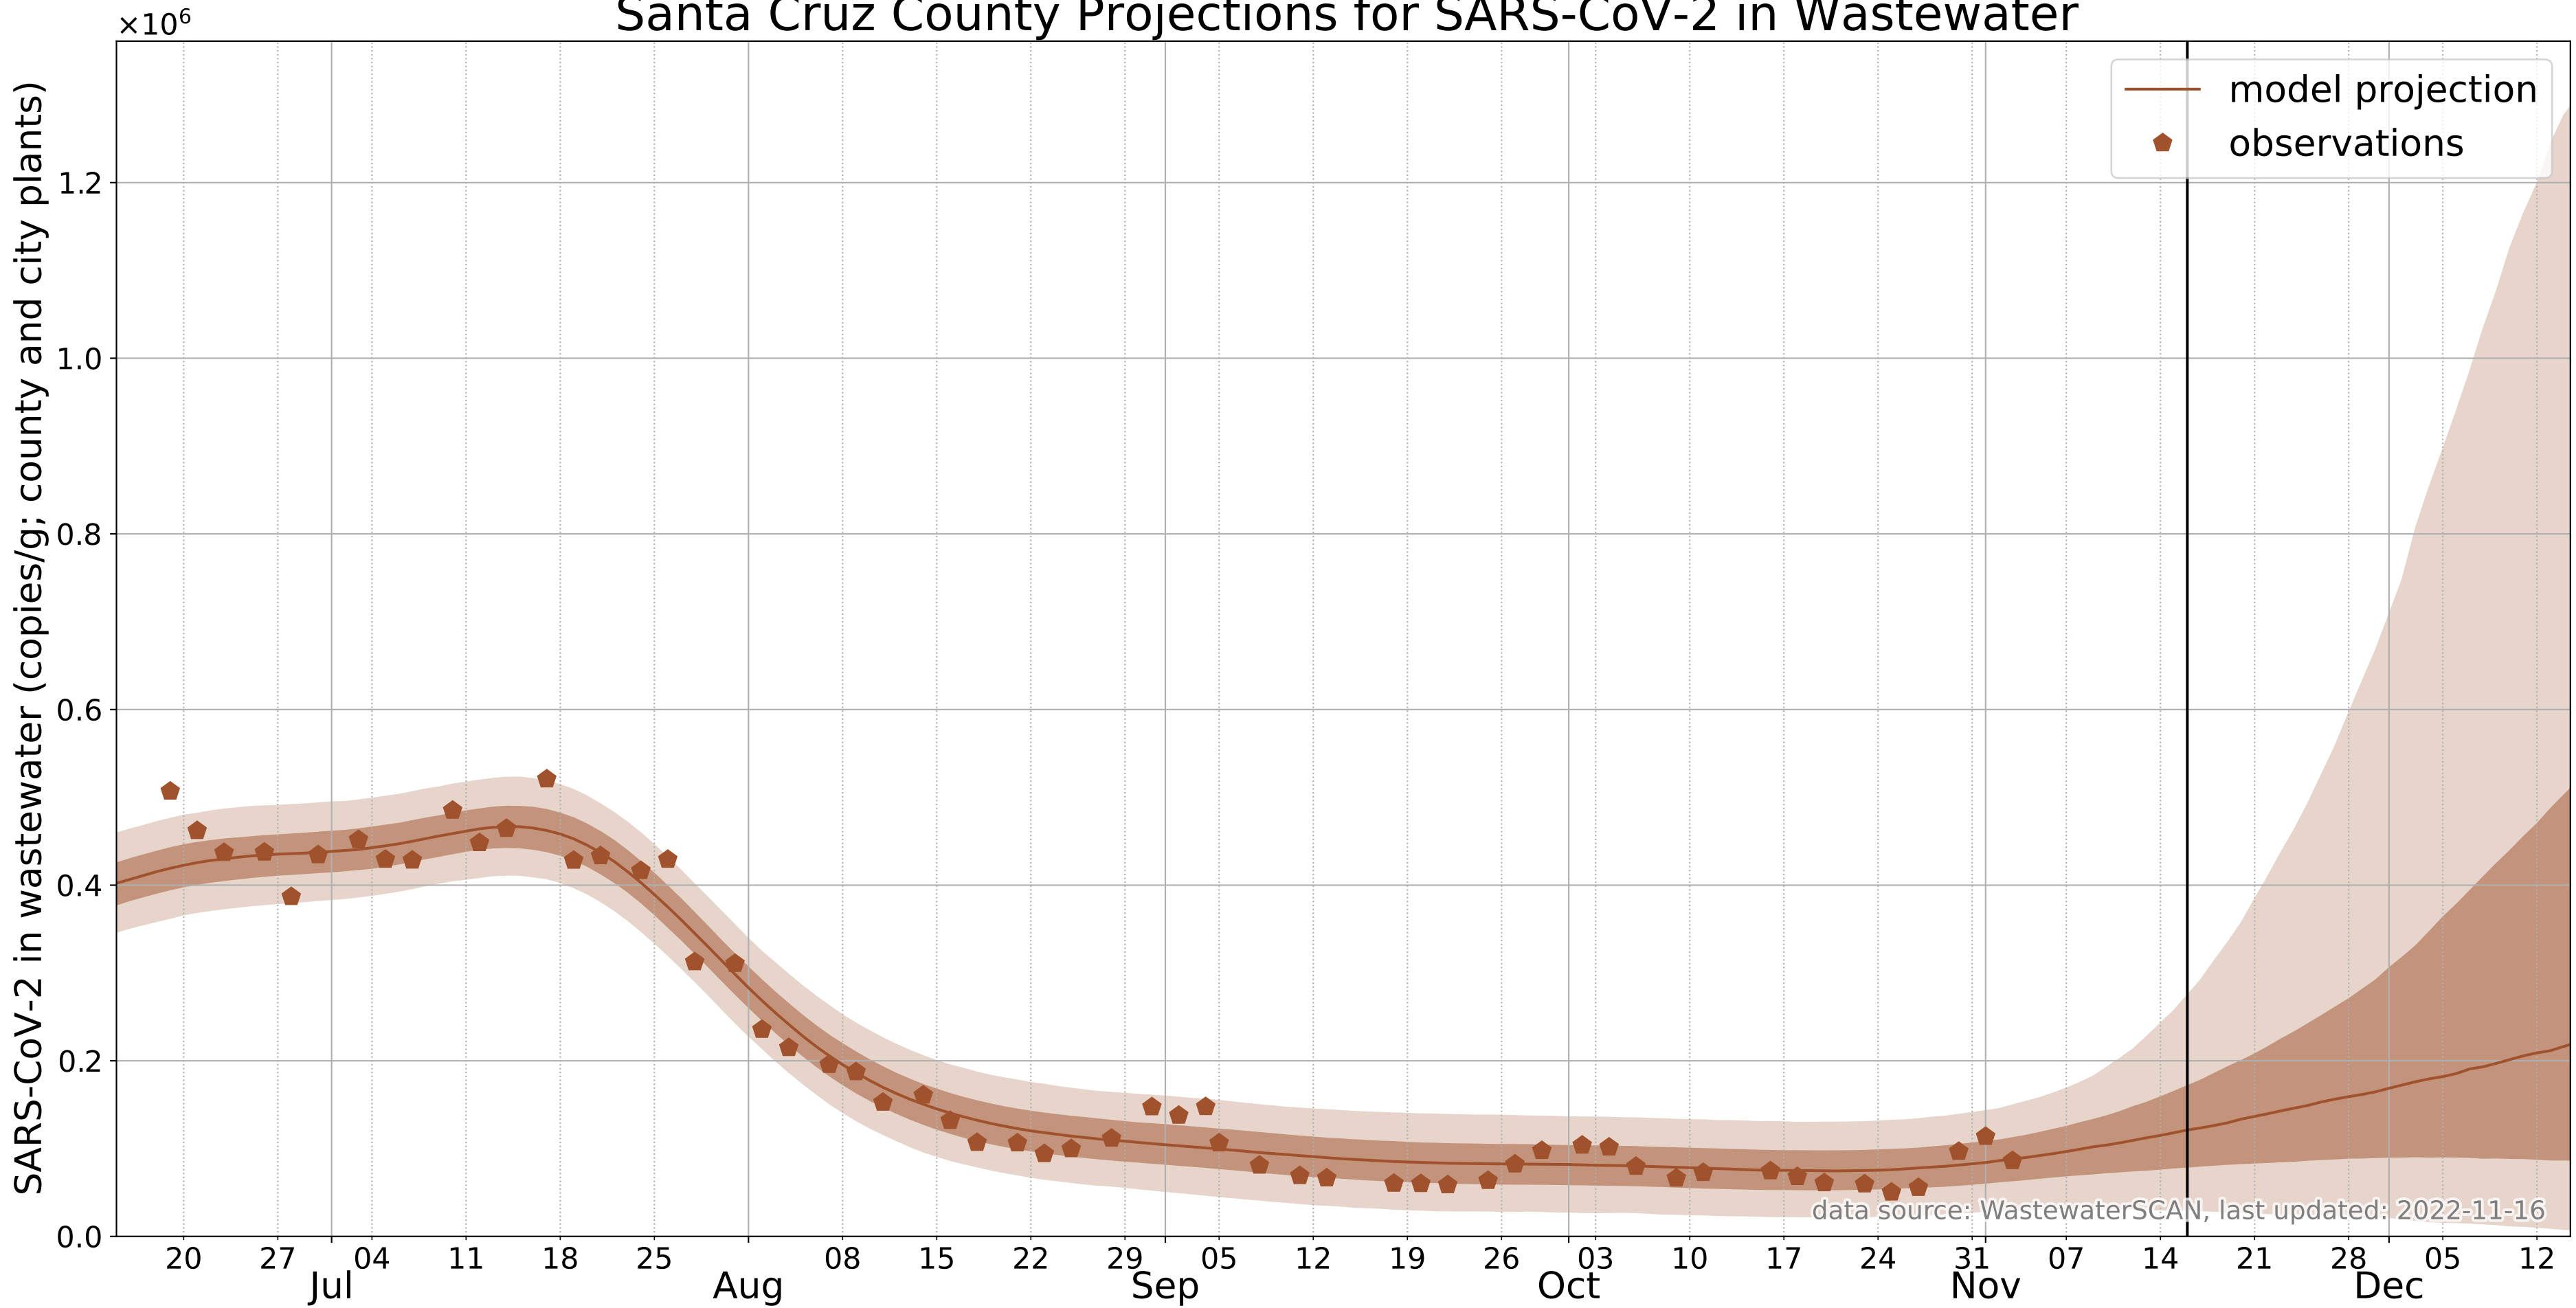

Santa Cruz County Projections for SARS-CoV-2 in Wastewater

data source: WastewaterSCAN, last updated: 2022-11-16