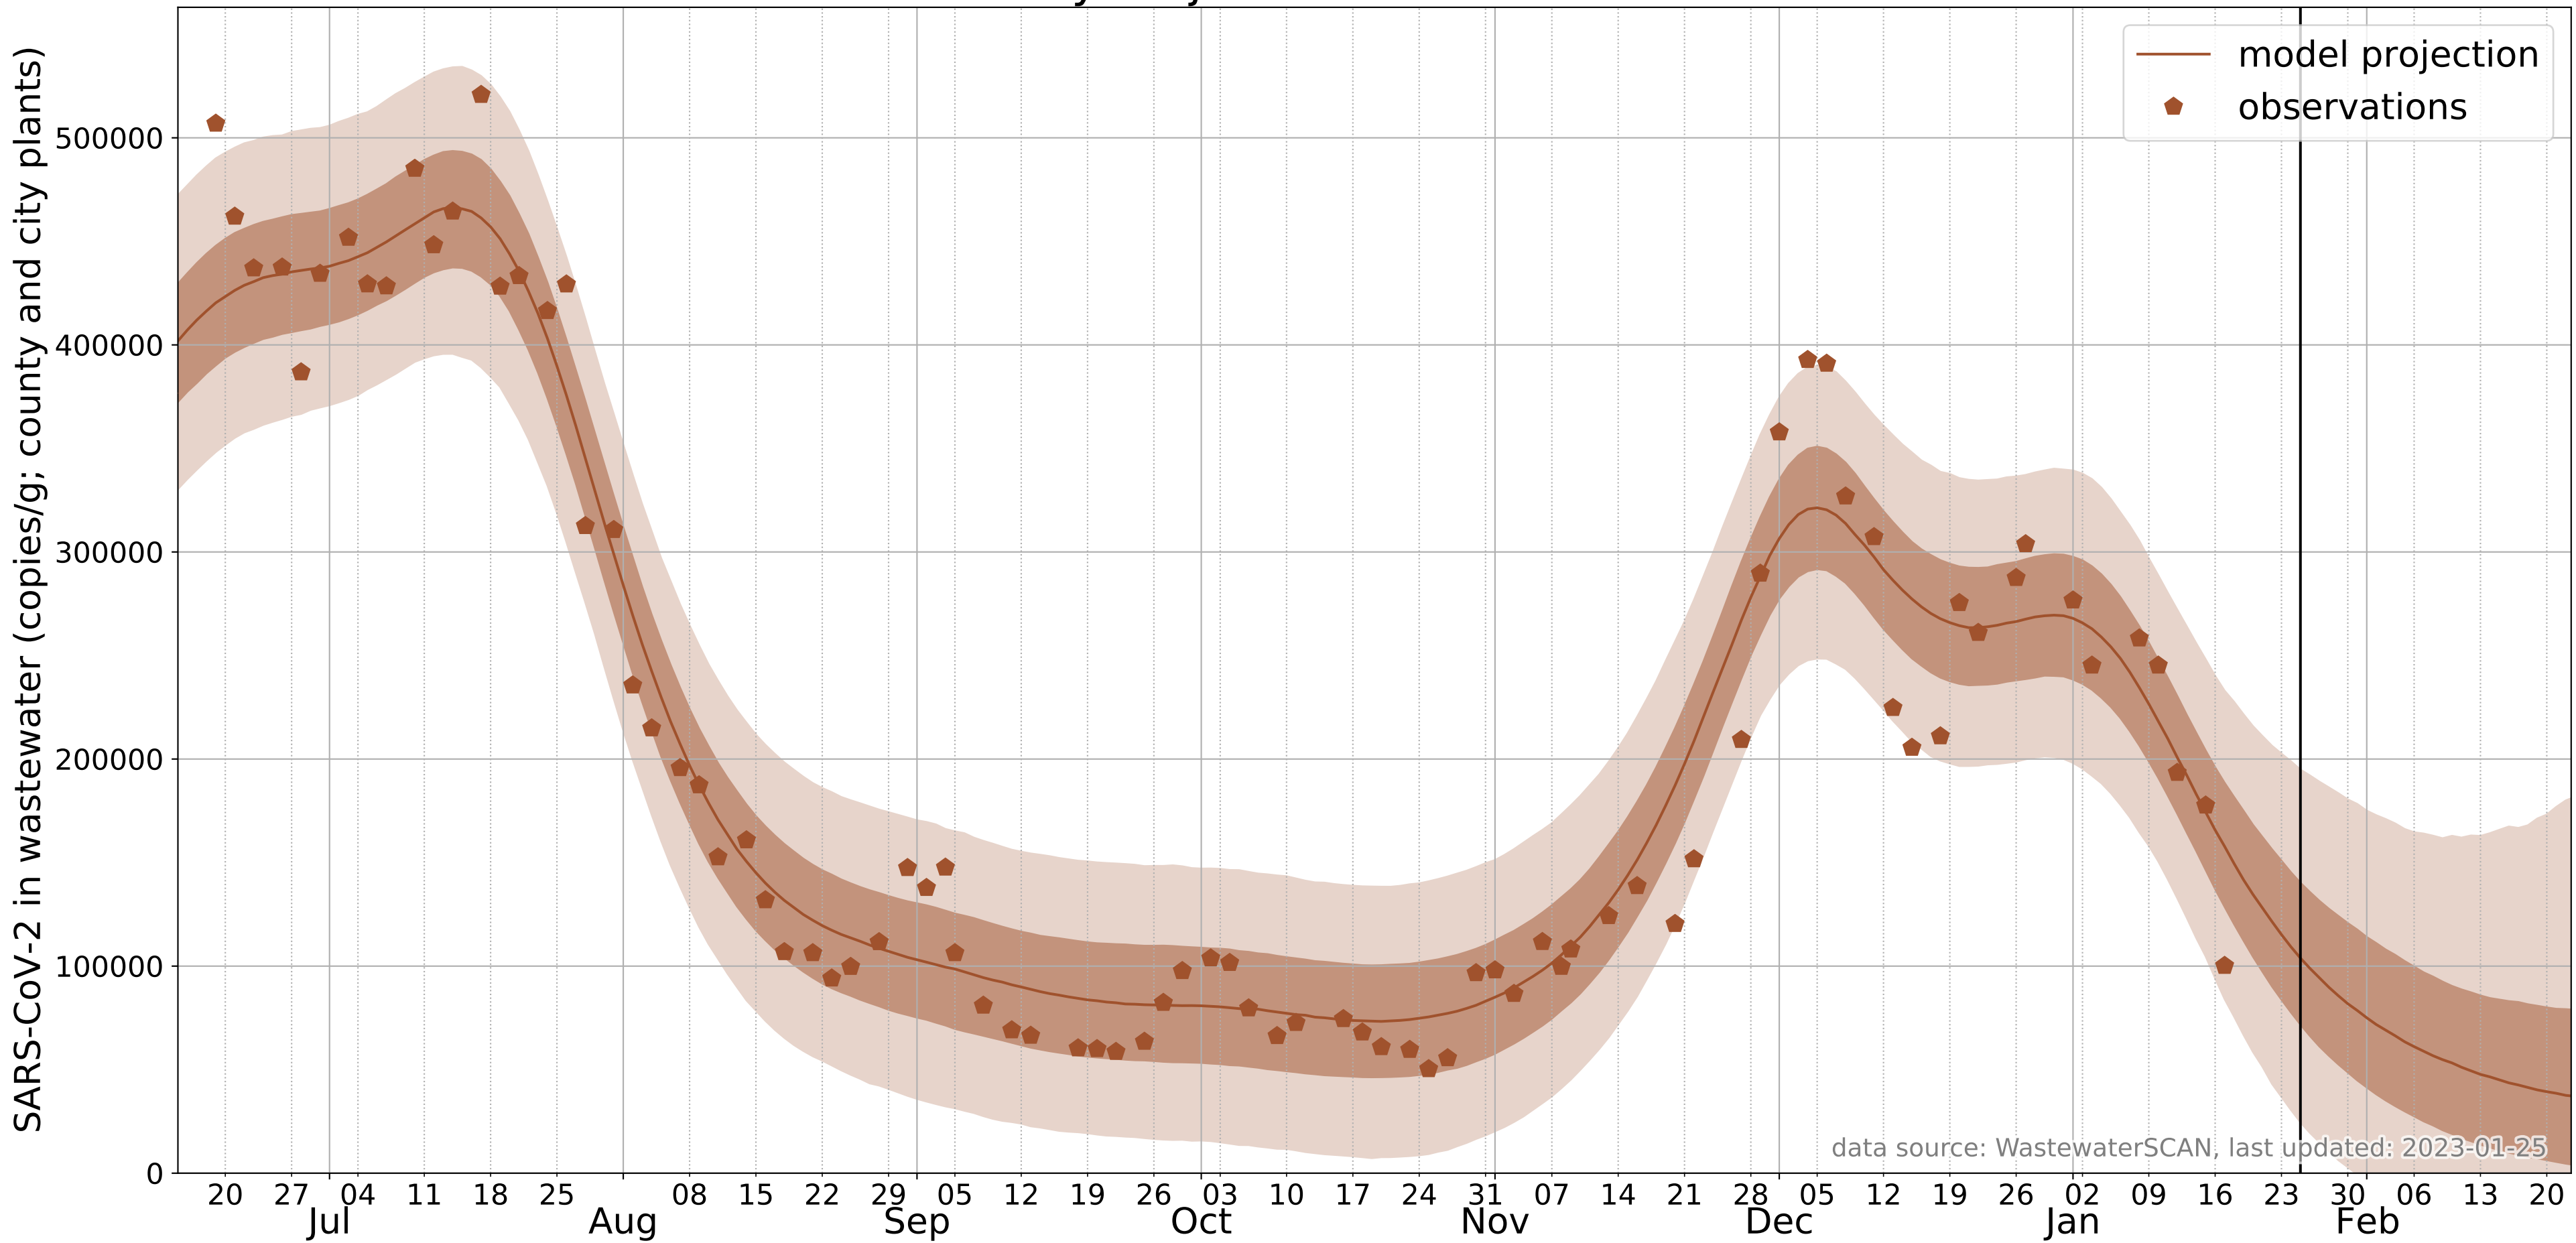

Santa Cruz County Projections for SARS-CoV-2 in Wastewater

data source: WastewaterSCAN, last updated: 2023-01-25