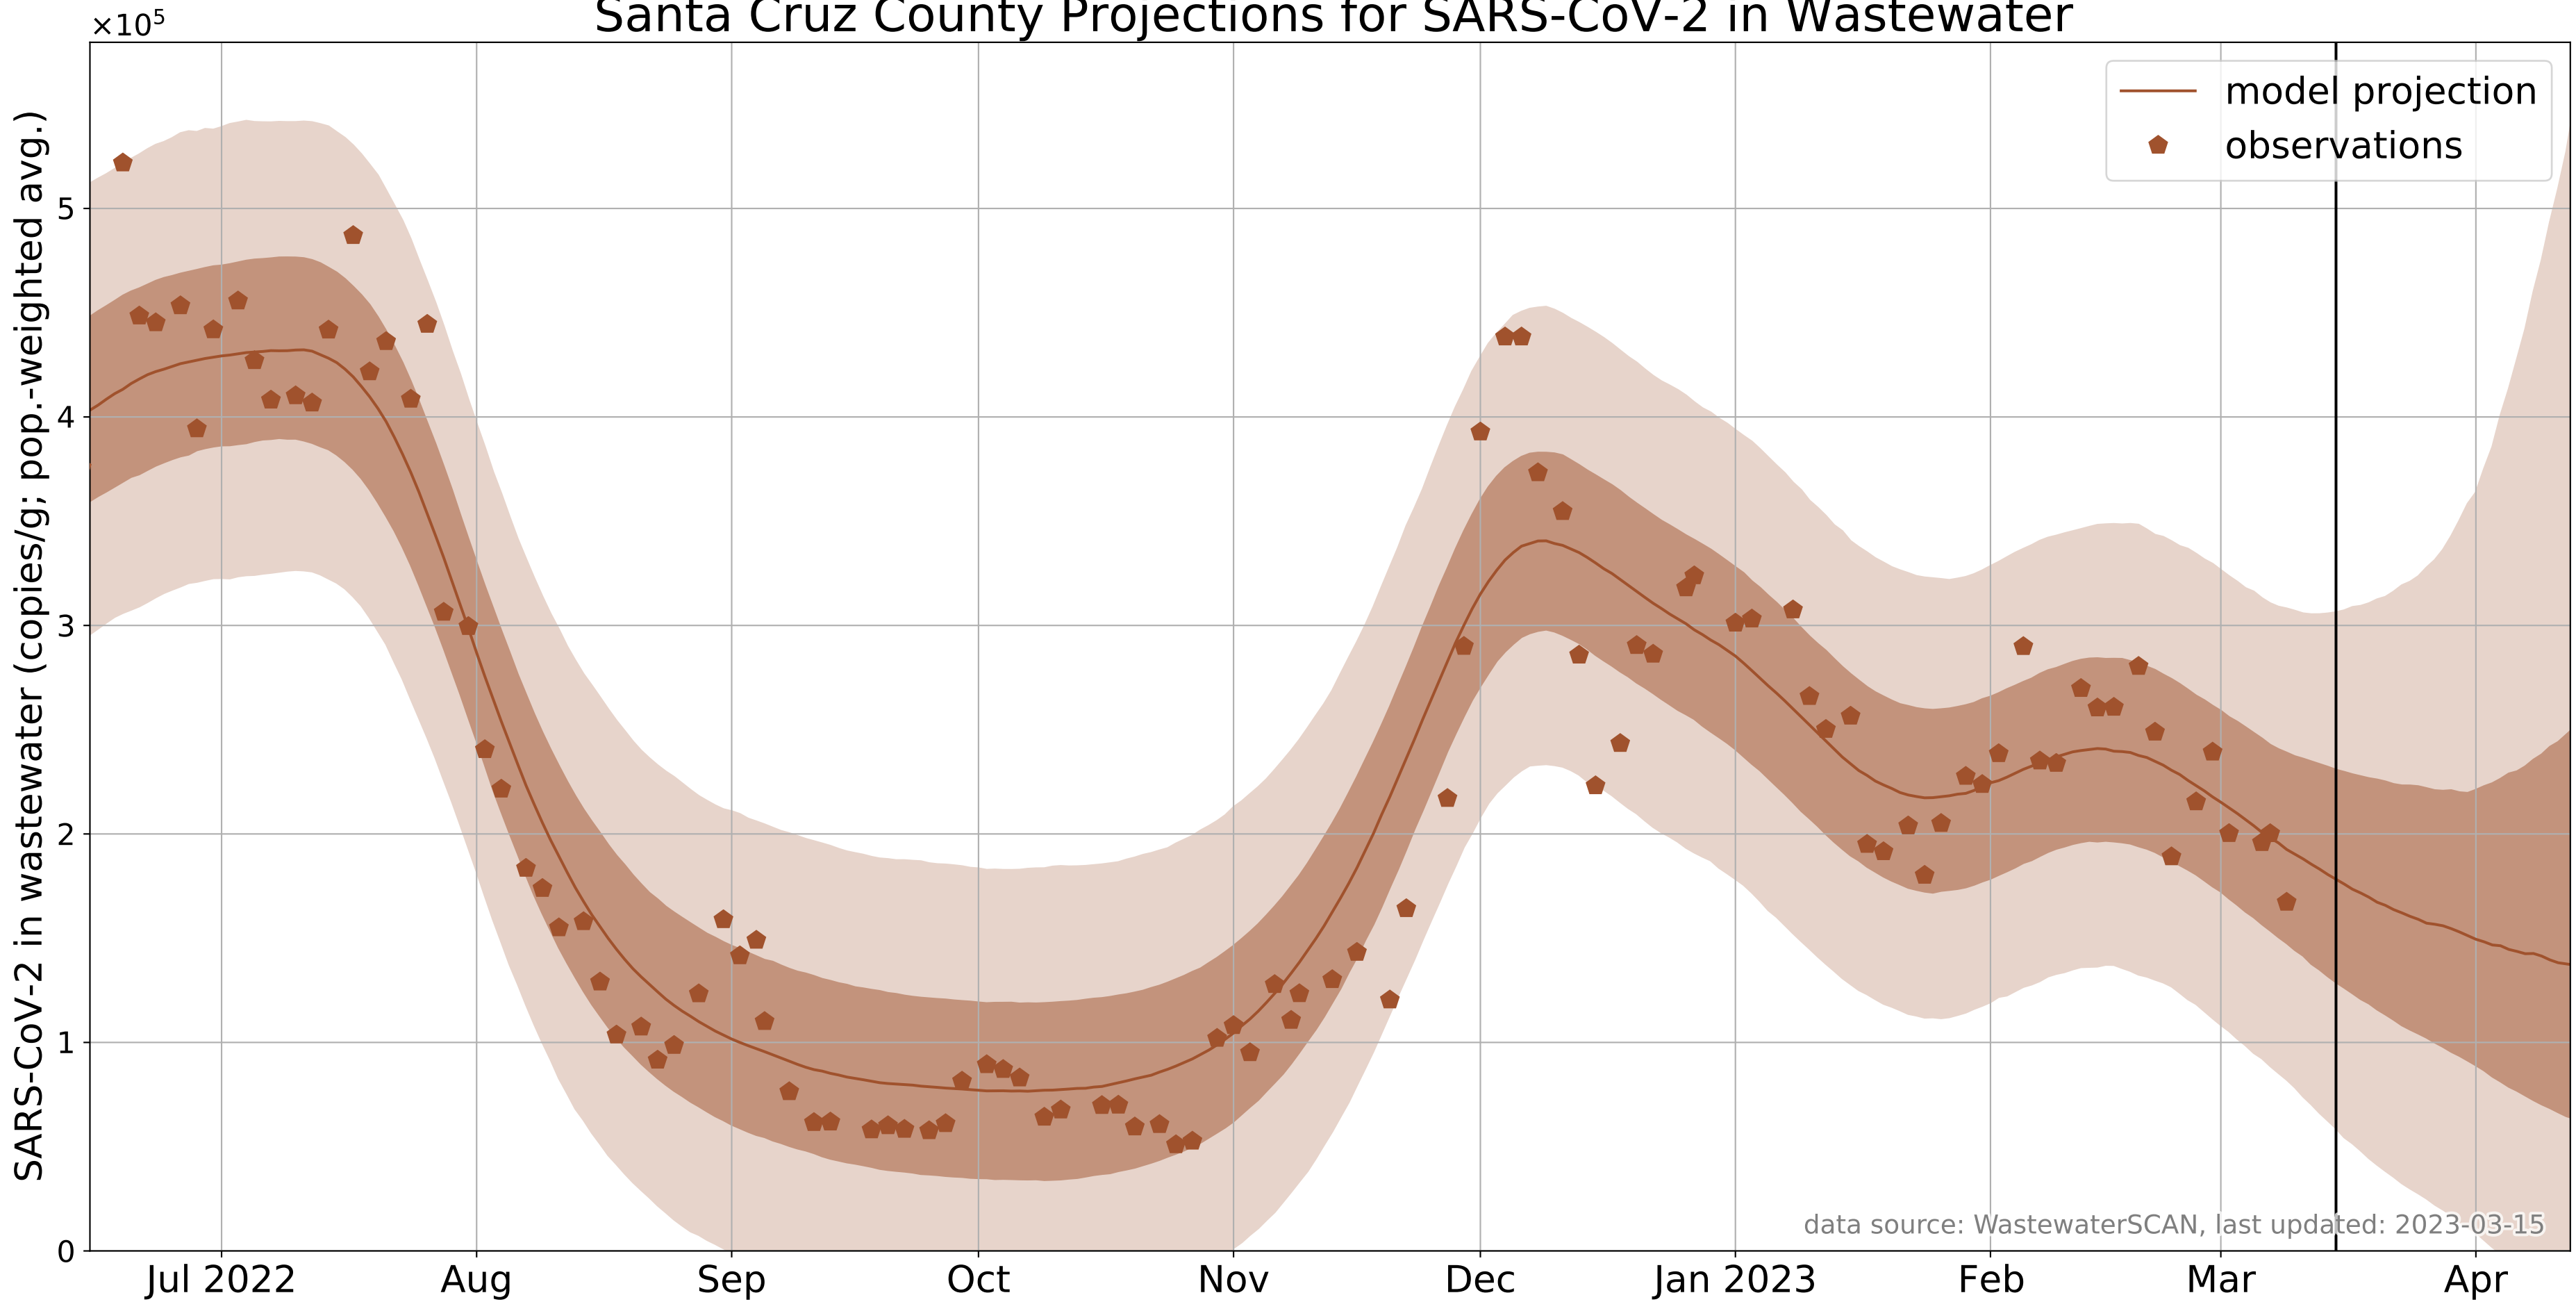

# Santa Cruz County Projections for SARS-CoV-2 in Wastewater

data source: WastewaterSCAN, last updated: 2023-03-15